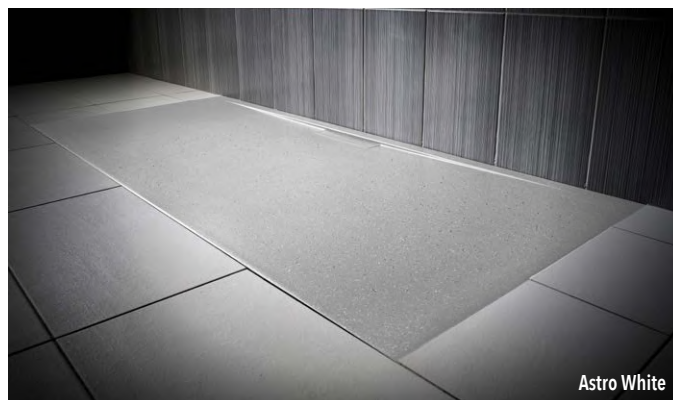

- A uniquely designed 25mm shower tray
- Available in square, rectangle and quadrant
- ABS capped acrylic stone resin, double skinned for extra strength
- Installs flat-to-floor or on legs with an Evolved™ by JT Riser Kit option
- JT Anti-Slip™ option available

Evolved by JT - Quadrant

Code	Description	RRP	Colour Option	
			RRP	RRP
E80Q100	800mm Quad Gloss White 25mm Tray	£331.24	£397.50	
E90Q100	900mm Quad Gloss White 25mm Tray	£391.28	£469.54	

Evolved by JT - Square

Code	Description	Size (mm)	RRP	Colour Option	
				RRP	RRP
E76100	Gloss White 25mm Tray	760 x 760	£240.15	£288.18	
E80100	Gloss White 25mm Tray	800 x 800	£293.98	£352.78	
E90100	Gloss White 25mm Tray	900 x 900	£411.98	£494.39	

Evolved by JT - Rectangle

Code	Description	Size (mm)	RRP	Colour Option	
				RRP	RRP
E1076100	Gloss White 25mm Tray	1000 x 760	£411.98	£494.39	
E1080100	Gloss White 25mm Tray	1000 x 800	£411.98	£494.39	
E1276100	Gloss White 25mm Tray	1200 x 760	£438.90	£526.68	
E1280100	Gloss White 25mm Tray	1200 x 800	£438.90	£526.68	
E1290100	Gloss White 25mm Tray	1200 x 900	£438.90	£526.68	
E1480100	Gloss White 25mm Tray	1400 x 800	£734.96	£881.95	
E1490100	Gloss White 25mm Tray	1400 x 900	£734.96	£881.95	
E1580100	Gloss White 25mm Tray	1500 x 800	£734.96	£881.95	
E1680100	Gloss White 25mm Tray	1600 x 800	£968.88	£1,162.67	
E1780100	Gloss White 25mm Tray	1700 x 800	£968.88	£1,162.67	
E1880100	Gloss White 25mm Tray	1800 x 800	£1,128.30	£1,353.98