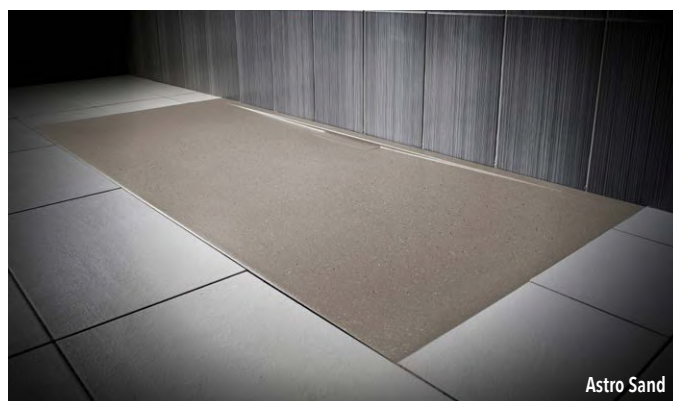

Astro Slate