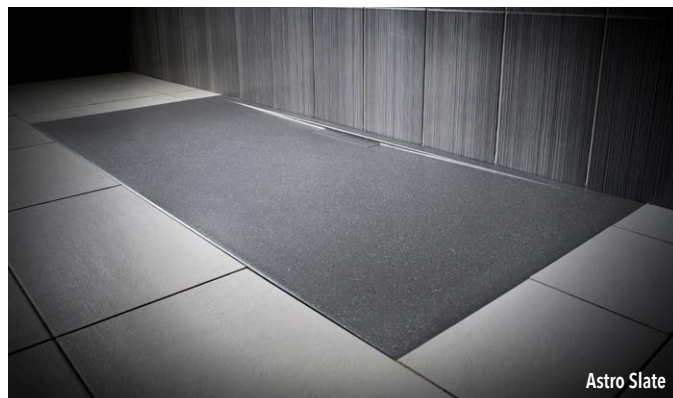

Astro White