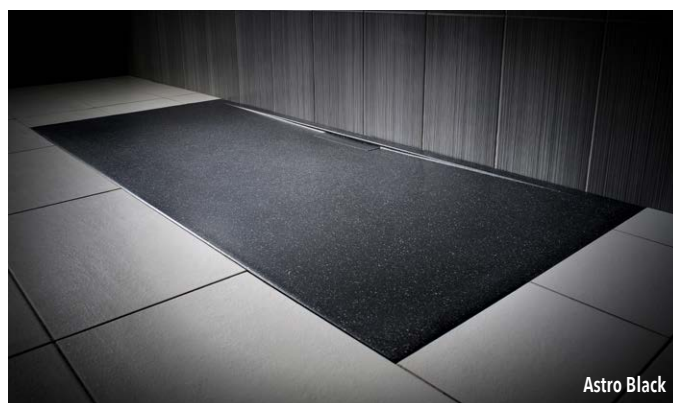

EVOLVED

BY

Product codes for colours are available upon request.

- A uniquely designed 25mm shower tray
- Available in square, rectangle and quadrant
- ABS capped acrylic stone resin, double skinned for extra strength
- Installs flat-to-floor or on legs with an Evolved™ by JT Riser Kit option
- JT Anti-Slip™ option available

Evolved by JT - Quadrant

Code	Description	RRP	Colour Option	
			RRP	RRP
E80Q100	800mm Quad Gloss White 25mm Tray	£331.24	£397.50	
E90Q100	900mm Quad Gloss White 25mm Tray	£391.28	£469.54	

Evolved by JT - Square

Code	Description	Size (mm)	RRP	Colour Option	
				RRP	RRP
E76100	Gloss White 25mm Tray	760 x 760	£240.15	£288.18	
E80100	Gloss White 25mm Tray	800 x 800	£293.98	£352.78	
E90100	Gloss White 25mm Tray	900 x 900	£411.98	£494.39	

Evolved by JT - Rectangle

Code	Description	Size (mm)	RRP	Colour Option	
				RRP	RRP
E1076100	Gloss White 25mm Tray	1000 x 760	£411.98	£494.39	
E1080100	Gloss White 25mm Tray	1000 x 800	£411.98	£494.39	
E1276100	Gloss White 25mm Tray	1200 x 760	£438.90	£526.68	
E1280100	Gloss White 25mm Tray	1200 x 800	£438.90	£526.68	
E1290100	Gloss White 25mm Tray	1200 x 900	£438.90	£526.68	
E1480100	Gloss White 25mm Tray	1400 x 800	£734.96	£881.95	
E1490100	Gloss White 25mm Tray	1400 x 900	£734.96	£881.95	
E1580100	Gloss White 25mm Tray	1500 x 800	£734.96	£881.95	
E1680100	Gloss White 25mm Tray	1600 x 800	£968.88	£1,162.67	
E1780100	Gloss White 25mm Tray	1700 x 800	£968.88	£1,162.67	
E1880100	Gloss White 25mm Tray	1800 x 800	£1,128.30	£1,353.98	

Astro Sand

Price includes VAT