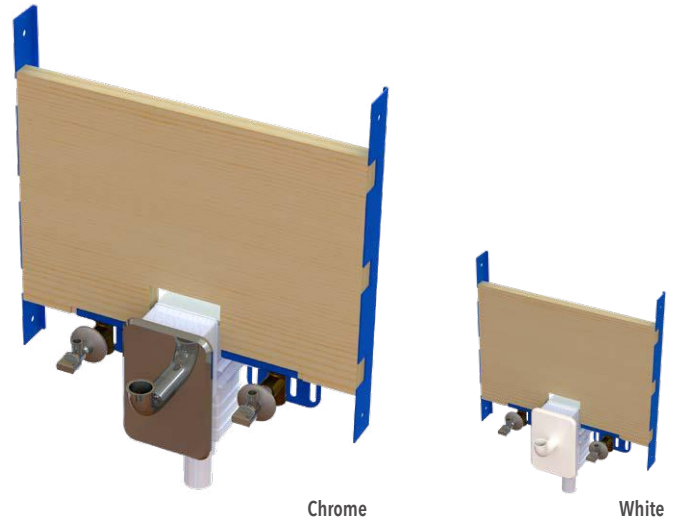

WC Frame - Dual Flush Cistern - **1180mm**

Code	Description	RRP
E20359	Dual Flush - Requires Press Panel	£329.31

- 500mm wide
- Height adjustable between 1160 - 1180mm
- Depth adjustable between 175 - 265mm
- Front access only
- Suitable for all press panels

WC Frame - Dual Flush Cistern - **1300mm**

Code	Description	RRP
E20360	Slimline Dual Flush - Requires Press Panel	£374.95

- 580mm wide
- Height adjustable between 1180 - 1300mm
- Depth adjustable between 90 - 110mm
- Front access only
- Suitable for all press panels

Concealed Dual Flush Cistern - 820mm

Code	Description	RRP
E20385	Cistern Only - Requires Press Panel	£145.65

- Top or front access
- Suitable for all press panels

Concealed Dual Flush Cistern - 980mm

Code	Description	RRP
E20386	Cistern Only - Requires Press Panel	£145.65

In-Wall Furniture Basin Frame

Code	Description	RRP
E20393	Includes White Trap	£205.41
E20394	Includes Chrome Trap	£216.27

- Wall-hung support frame only
- 30mm marine plywood bearer for secure universal basin fixing
- Supplied with full pre-wall instruction bolt kit