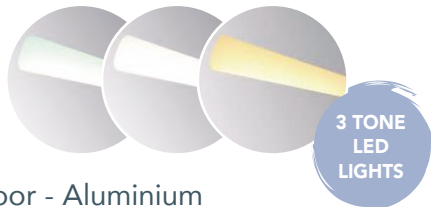

Bluetooth®

Repen - Single Door - Aluminium

Code	Description	Size (mm)	RRP
E35030	Includes Single Mirrored Door, 2 Internal Shelves, Anti-Fog Demister, Shaver Socket, 3 Tone LED Lighting, Halo Touch Sensor, Bluetooth Music Connectivity	w500 x h700 x d130	£599.12

Bluetooth®