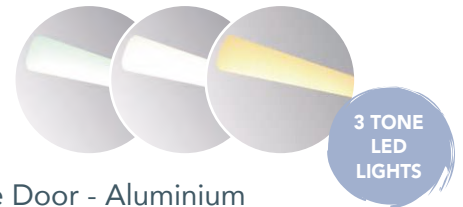

Repen - Double Door - Aluminium

Code	Description	Size (mm)	RRP
E35031	Includes Double Mirrored Doors, 2 Internal Shelves, Anti-Fog Demister, Shaver Socket, 3 Tone LED Lighting, Halo Touch Sensor, Bluetooth Music Connectivity	w800 x h500 x d130	£838.78