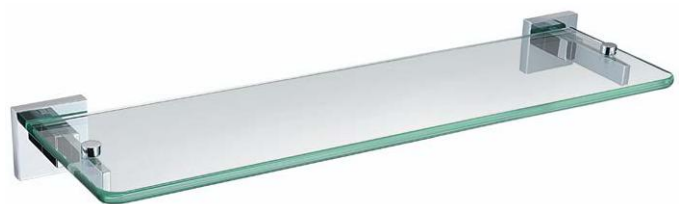

Bathroom Accessories

Square - Toilet Roll Holder

Code	Size (mm)	RRP
SQ ROLL C	w147 x h160 x d66	£41.16

Square - Towel Ring

Code	Size (mm)	RRP
SQ RING C	w190 x h205 x d60	£35.87

Square - Soap Dish

Code	Size (mm)	RRP
SQ DISH C	w147 x h160 x d66	£33.05

Square - Robe Hook

Code	Size (mm)	RRP
SQ HOOK C	w48 x h48 x d65	£18.43

Square - Tumbler & Holder

Code	Size (mm)	RRP
SQ HOLD C	w67 x h95 x d123	£32.80

Square - Glass Shelf (Toughened Glass)

Code	Size (mm)	RRP
SQ SHELF C	w467 x h48 x d135	£52.34

Square - Towel Rail

Code	Size (mm)	RRP
SQ RAIL C	w597 x h48 x d64	£67.78

Round - Toilet Roll Holder

Code	Size (mm)	RRP
RD ROLL C	w148 x h105 x d60	£26.50

Round - Towel Ring

Code	Size (mm)	RRP
RD RING C	w190 x h205 x d60	£25.84

Traditional - Toilet Roll Holder - Chrome

Code	Size (mm)	RRP
N2 ROLL C	w142 x h100 x d73	£35.72

Traditional - Towel Ring - Chrome

Code	Size (mm)	RRP
N2 RING C	w190 x h210 x d73	£33.66

Traditional - Soap Dish - Chrome